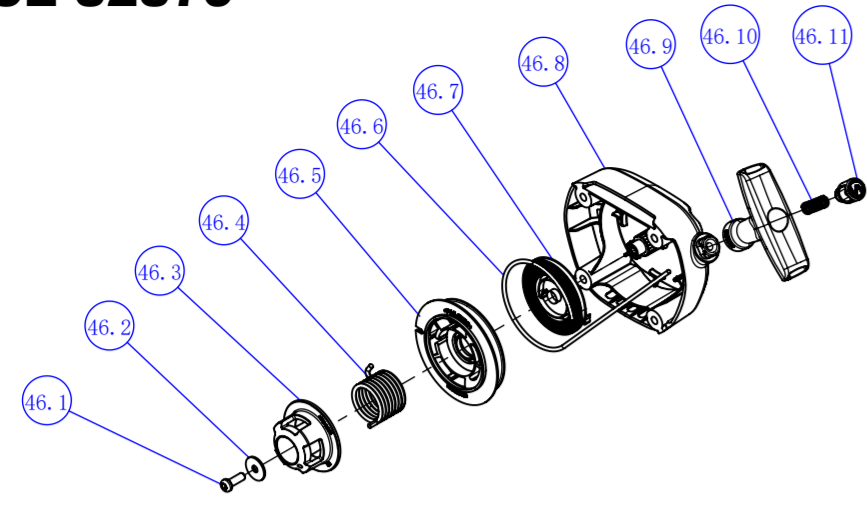

CODICE 82879 ENGINE

CODICE 82879

TRANSMISSION 1

CODICE 82879 HEDGE TRIMMER ATTACHMENT

CODICE 82879

PRUNER SAW ATTACHMENT